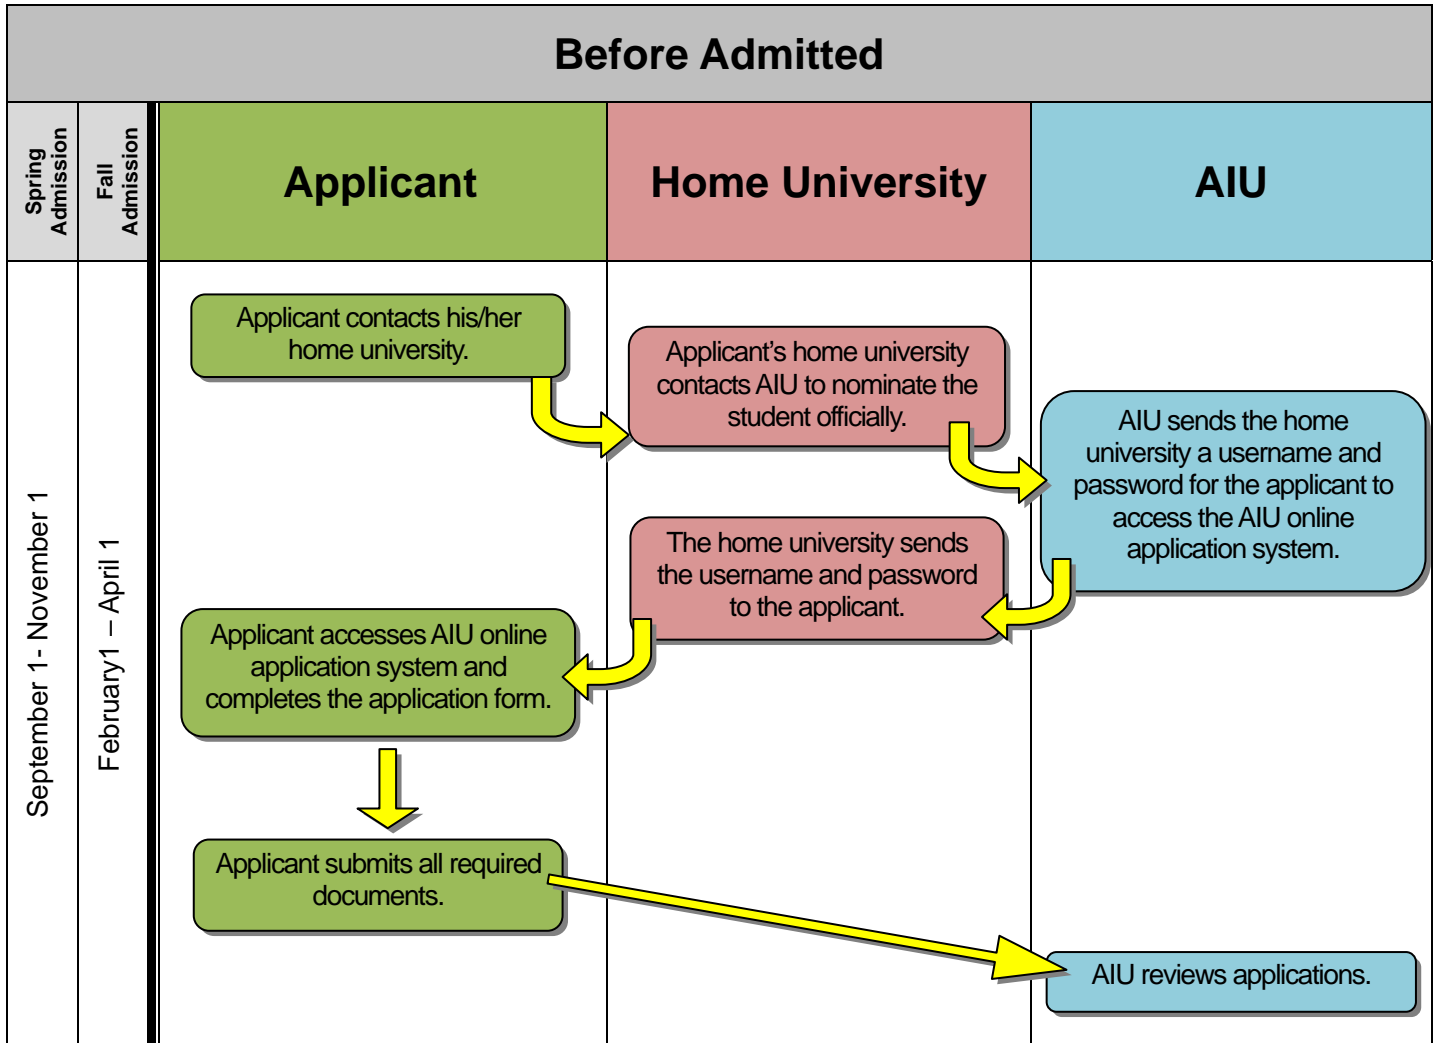

# Admission Schedule and Things to Do

The following is the schedule and things to do for admission to Akita International University's exchange/non degree-seeking student program. Please understand the whole procedure before you apply.

## After Admitted

Preparations complete!!

We will send applicants important information about the progress of their application through the AIU Online Application System. **Please check the Online Application System regularly.**