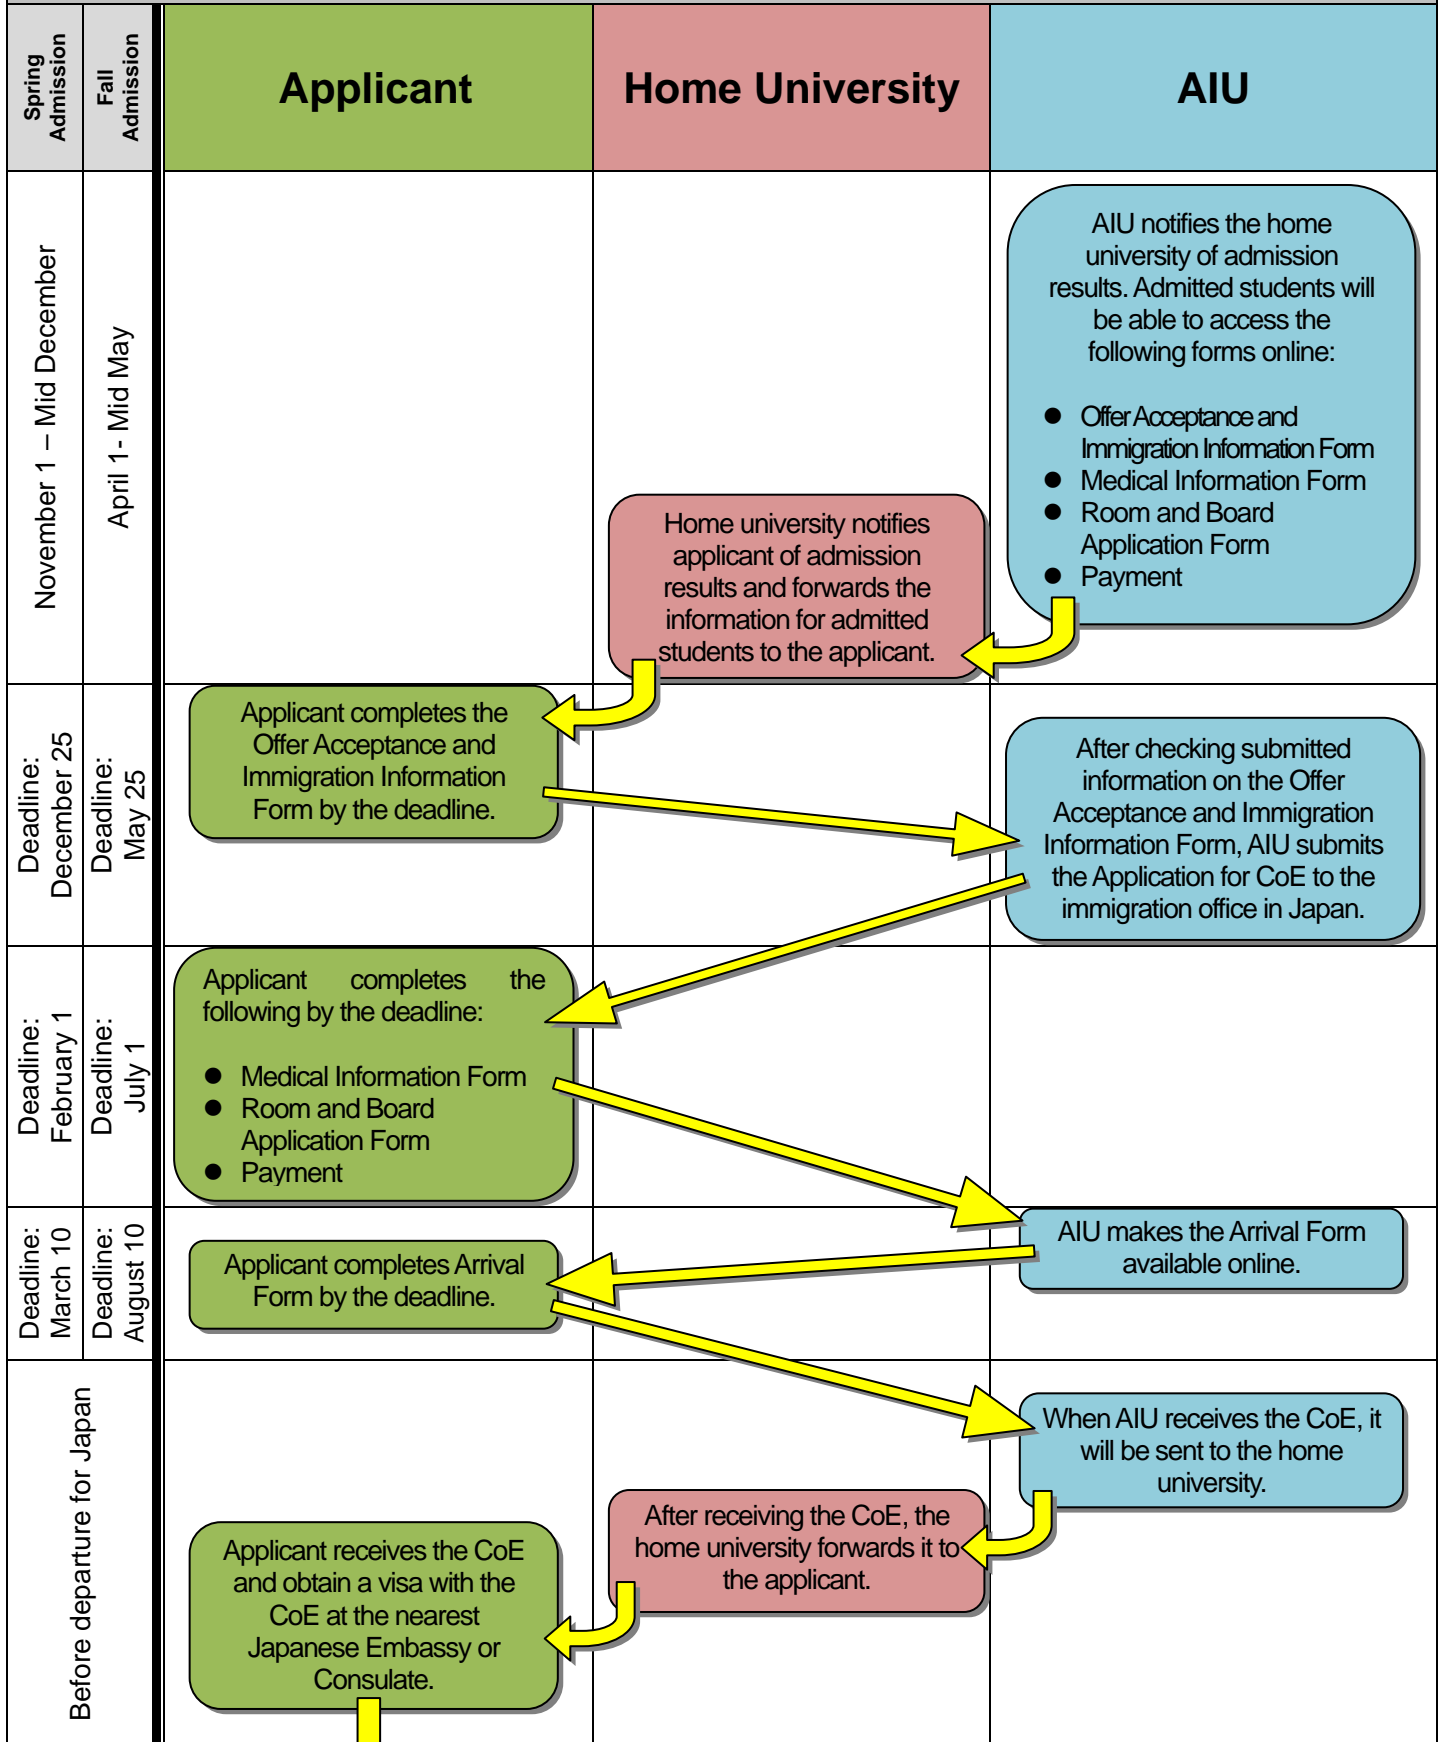

# Admission Schedule and Things to Do

The following is the schedule and things to do for admission to Akita International University's exchange/non degree-seeking student program. Please understand the whole procedure before you apply.

## After Admitted

Preparations complete!!

We will send applicants important information about the progress of their application through the AIU Online Application System. **Please check the Online Application System regularly.**